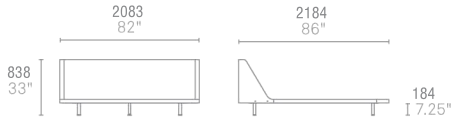

NOOK KING

What do you get when a curved, upholstered headboard flows into a slim, padded frame? One seriously good-looking bed. It's enough to make you want to leave the lights on. Available in chalk, dark roast, and guacamole in twin, full, queen, and king sizes.

NOOK KING
N01-BDKING-GY
N01-BDKING-BR
N01-BDKING-GR

CHALK
DARK ROAST
GUACAMOLE

queen size pictured

CHALK

DARK ROAST

GUACAMOLE